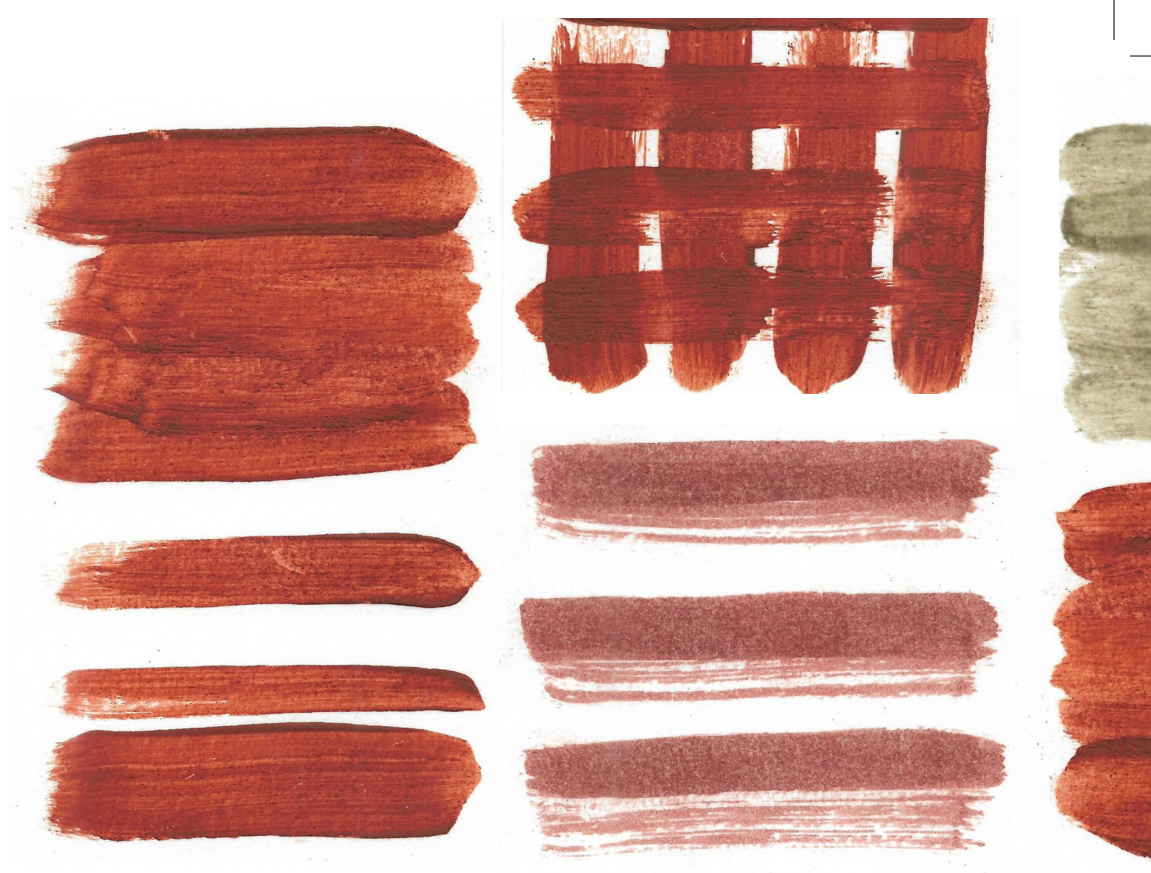

WHATSAPP +62 813-1047-8318
IG/FB/LI RekaLagam
WEBSITE www.rekalagam.com
EMAIL info@rekalagam.com
TOKOPEDIA tokopedia.com/rekalagam
ETSY etsy.com/shop/rekalagam