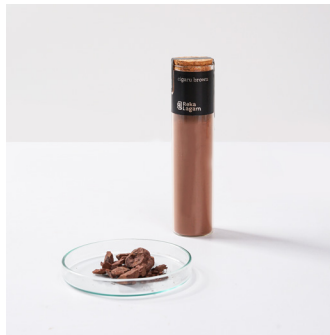

Mineral Pigment Powder

RFP15
SAGARANTEN TERRACOTTA
Fine Powder 15 g

RFP15
SAGARANTEN TERRACOTTA
Fine Powder 50 g

RFP14
CIJIWA YELLOW
Fine Powder 15 g

RFP14
CIJIWA YELLOW
Fine Powder 50 g

RFP11
ZEOLITE
Fine Powder 15 g

RFP11
ZEOLITE
Fine Powder 50 g

RFP12
DOLOMITE
Fine Powder 15 g

RFP12
DOLOMITE
Fine Powder 50 g

RFP13
CIGARU BROWN
Fine Powder 15 g

RFP13
CIGARU BROWN
Fine Powder 50 g

RFP24
JANUR
Fine Powder 15 g

RFP21
MERJAN
Fine Powder 15 g